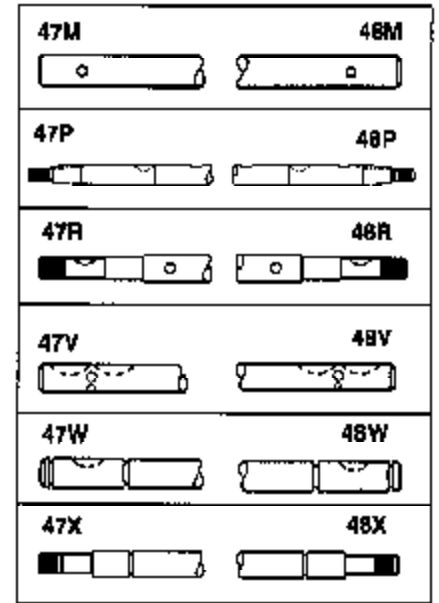

# JOIST

SICHER IST DAS:  
DAS ORIGINAL

Ref #	Part Number	Qty	Description
13	778067		Gear, Bevel (16 teeth)
14	778068		Gear, Pinion (16 teeth)
17	786040		Pin, Drive
26	792018		Ring, Retaining
31	780001		Washer (3/4" ID x 1-1/2" OD x 1/16" t hick)
31A	780096		Washer, Thrust
47H	774350		Axle (14-31/32" long)
48H	774351		Axle (18-27/32" long)
82	786043		Sprocket. No Teeth 54. O.D. 8.823
82	786051		Sprocket. No Teeth 60. O.D. 9.841
82	786070		Sprocket. No Teeth 48. O.D. 7.920
82	786041A		Sprocket. No Teeth 45. O.D. 7.389
82	786042		Sprocket. No Teeth 40. O.D. 6.650
90	788067B	100-150B Peerless	Grease (32 oz. bottle Bentonite greas e)
101	774342		Differential Carrier Hsg (Incl. 137)
102	774343		Differential Carrier Hsg (Incl. 139)
103	792041		Screw, 5/16-18 x 3-3/4"
104A	792061		Washer, Flat, 5/16"
104	792042		Nut, Lock, 5/16-18 (Use as required)
137	780110		Bushing (1" ID x 1-1/8" OD x 2" long)
139	780110		Bushing (1" ID x 1-1/8" OD x 2" long)