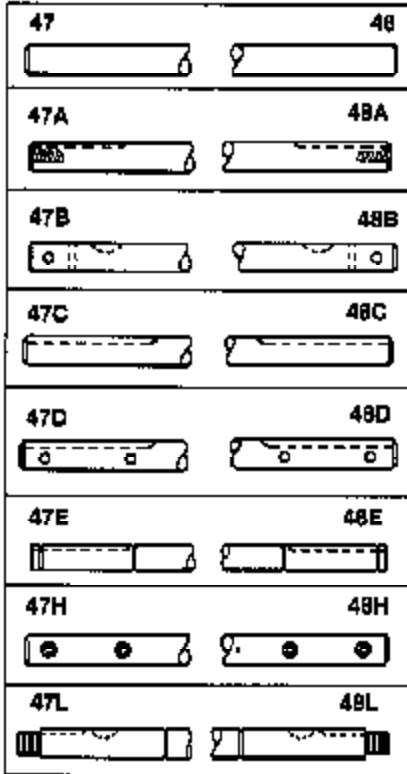

# JOIST

SICHER IST DAS:  
DAS ORIGINAL

Ref #	Part Number	Qty	Description
13	778067		Gear, Bevel (16 teeth)
14	778068		Gear, Pinion (16 teeth)
17	786040		Pin, Drive
26	792018		Ring, Retaining
31	780001		Washer (3/4" ID x 1-1/2" OD x 1/16" t hick)
31A	780096		Washer, Thrust
47H	774350		Axle (14-31/32" long)
48H	774351		Axle (18-27/32" long)
82	786043		Sprocket. No Teeth 54. O.D. 8.823
82	786051		Sprocket. No Teeth 60. O.D. 9.841
82	786070		Sprocket. No Teeth 48. O.D. 7.920
82	786041A		Sprocket. No Teeth 45. O.D. 7.389
82	786042		Sprocket. No Teeth 40. O.D. 6.650
90	788067B	100-150B Peerless	Grease (32 oz. bottle Bentonite greas e)
101	774342		Differential Carrier Hsg (Incl. 137)
102	774343		Differential Carrier Hsg (Incl. 139)
103	792041		Screw, 5/16-18 x 3-3/4"
104A	792061		Washer, Flat, 5/16"
104	792042		Nut, Lock, 5/16-18 (Use as required)
137	780110		Bushing (1" ID x 1-1/8" OD x 2" long)
139	780110		Bushing (1" ID x 1-1/8" OD x 2" long)