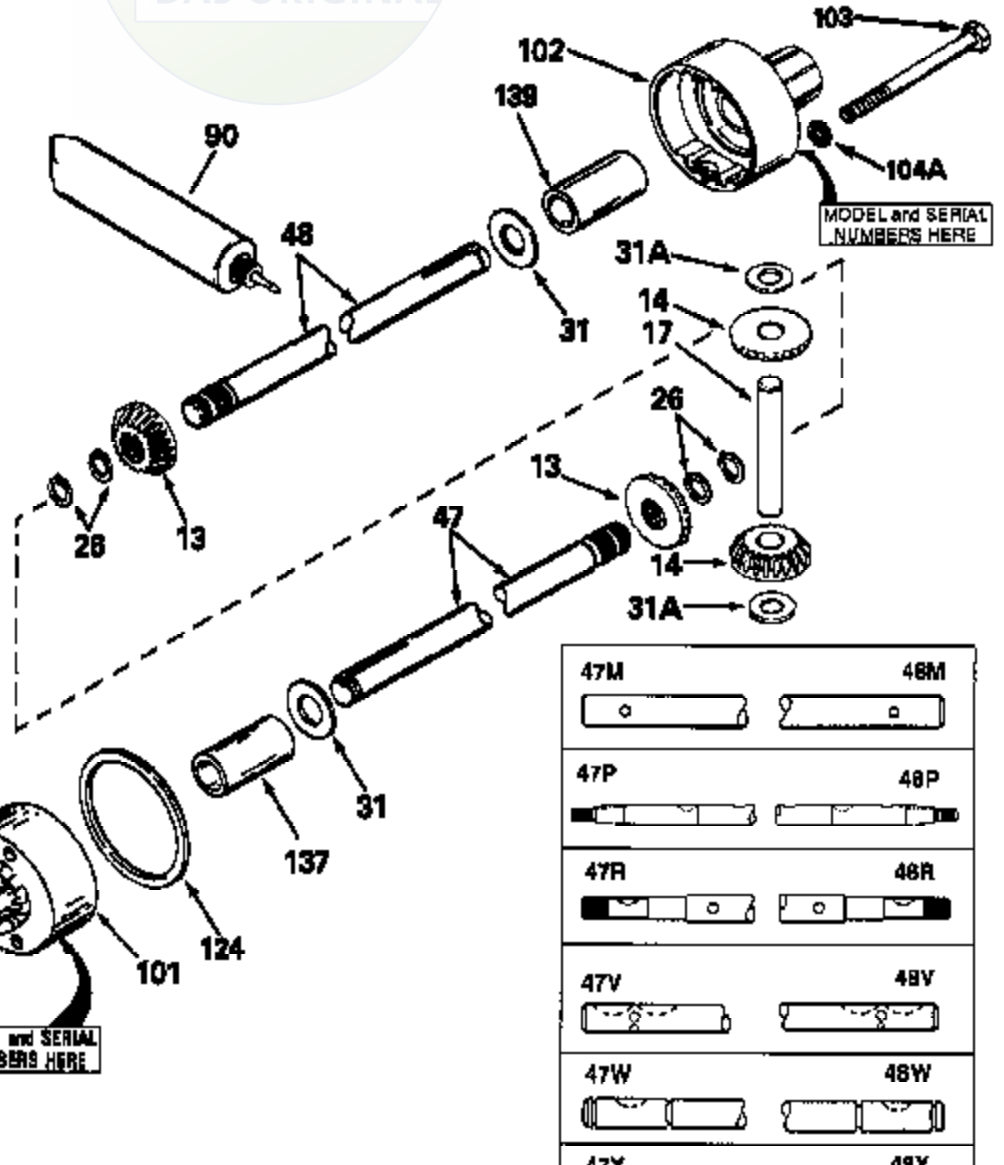

# JOIST

SICHER IST DAS:  
DAS ORIGINAL

Ref #	Part Number	Qty	Description
13	778067		Gear, Bevel (16 teeth)
14	778068		Gear, Pinion (16 teeth)
17	786040		Pin, Drive
26	792018		Ring, Retaining
31	780001		Washer (3/4" ID x 1-1/2" OD x 1/16" t hick)
31A	780096		Washer, Thrust
47H	774350		Axle (14-31/32" long)
48H	774351		Axle (18-27/32" long)
82	786043		Sprocket. No Teeth 54. O.D. 8.823
82	786051		Sprocket. No Teeth 60. O.D. 9.841
82	786070		Sprocket. No Teeth 48. O.D. 7.920
82	786041A		Sprocket. No Teeth 45. O.D. 7.389
82	786042		Sprocket. No Teeth 40. O.D. 6.650
90	788067B	100-150B Peerless	Grease (32 oz. bottle Bentonite greas e)
101	774342		Differential Carrier Hsg (Incl. 137)
102	774343		Differential Carrier Hsg (Incl. 139)
103	792041		Screw, 5/16-18 x 3-3/4"
104A	792061		Washer, Flat, 5/16"
104	792042		Nut, Lock, 5/16-18 (Use as required)
137	780110		Bushing (1" ID x 1-1/8" OD x 2" long)
139	780110		Bushing (1" ID x 1-1/8" OD x 2" long)